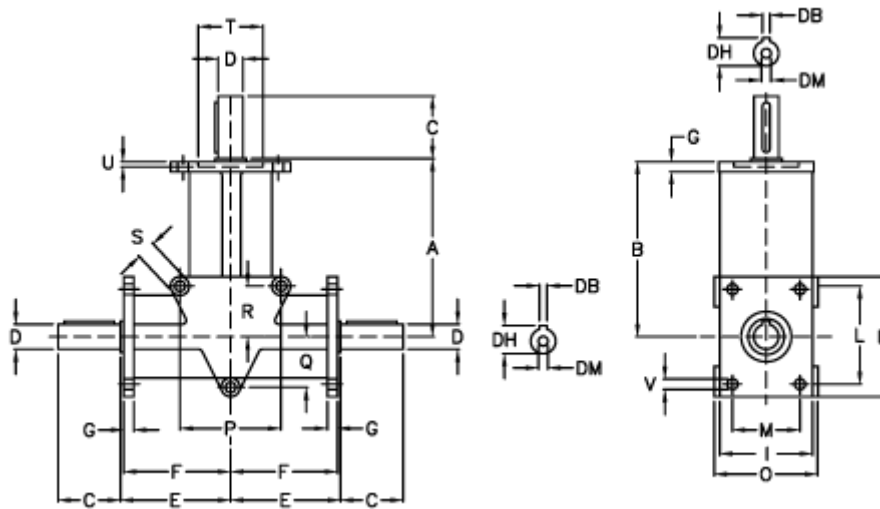

Article number: 2944125001100

Description: Bevel gear RAN 25DA i=1

Measures

A	= 152.5	E = 82.5	O = 100
B	= 150	F = 80	P = 90
C	= 60	G = 12	Q = 45
DB	= 8	H = 98	R = 70
Description	= RAN 25	I = 98	S = 12.5
DH	= 28.0	L = 76	T H7 = 62
D h6	= 25	M = 76	U = 4.0
DM	= M8	N = 10.5	V = 10.5

Weight (kg) = 5.0